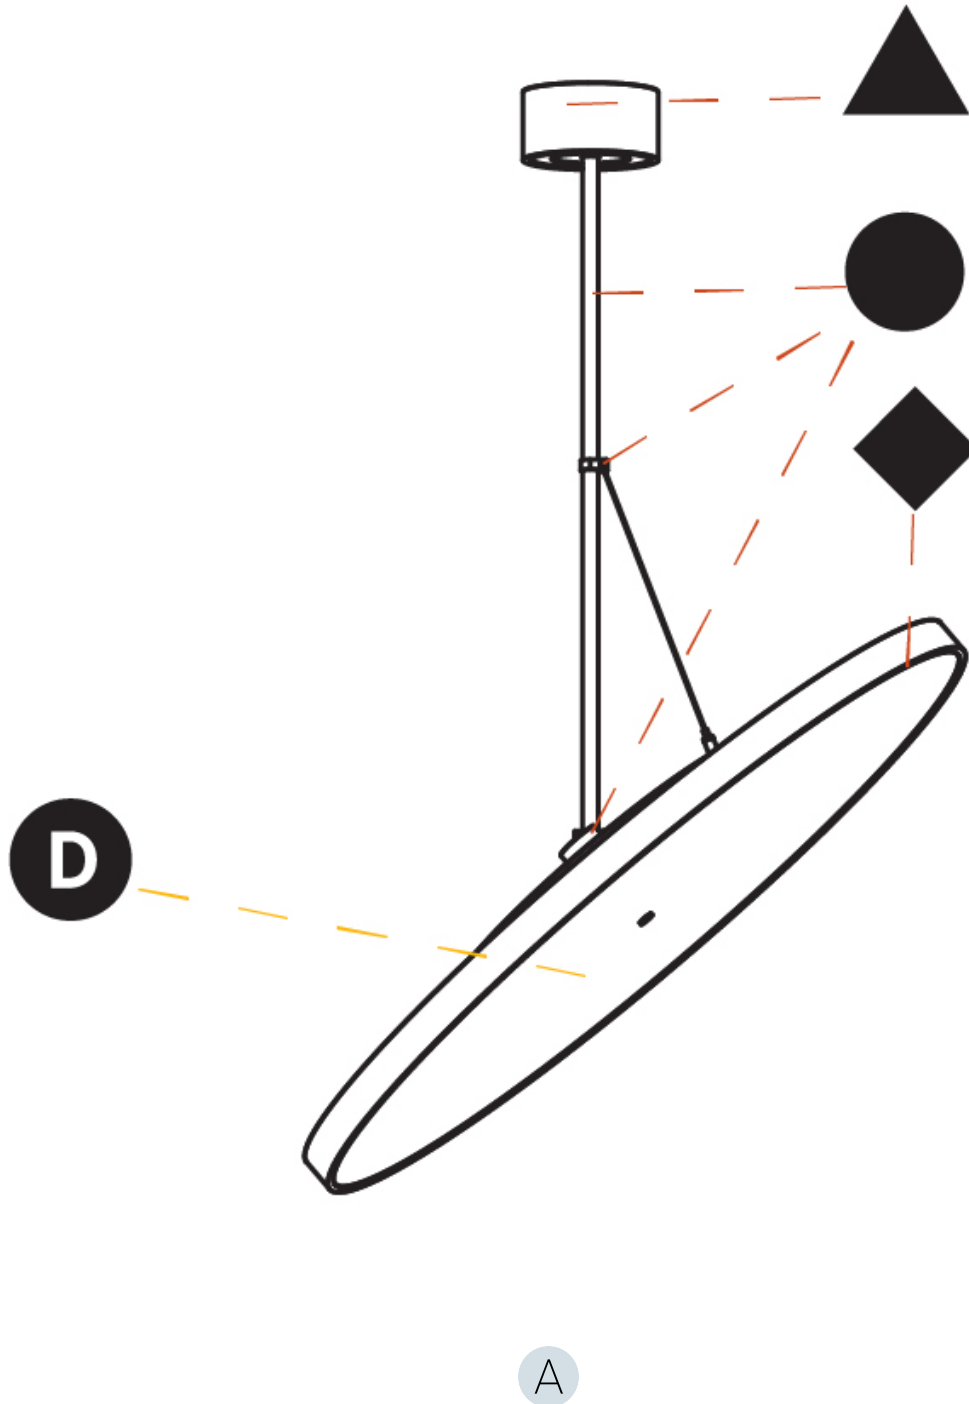

Adjustability: Rotational 170°; Tilt 90°
--

RATINGS AND CERTIFICATIONS

Certified By: Certified for North American Standards
IP rating: IP20

A

SIGN DIVA FLEX SUSPENSION

A30858-

PROJECT	_____
TYPE	_____
SPECIFIER	_____
QUANTITY	_____
DATE	_____